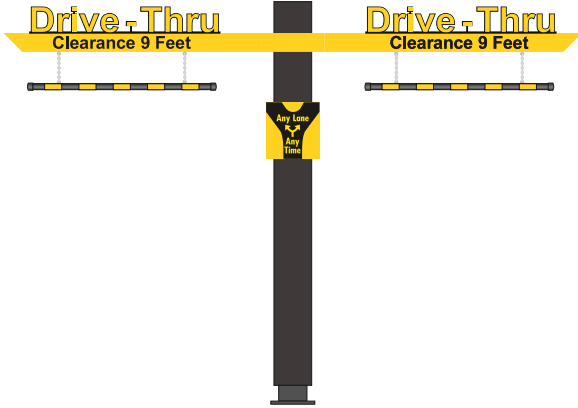

Welcome

WELCOME LETTERS & CANOPY FASCIA

McDonald's

WORDMARK

BLADE SIGNS

playplace

22" PLAYPLACE LETTERS

WINDOW POSITION SIGNS

DRIVE-THRU SIGNS

DOUBLE ARM GATEWAY
*single arm style also available

ORDER HERE CANOPY

BOLLARD SIGN

ROA PARKING & ROLL FORWARD SIGNS

Permanent Base Moveable Base

SPEAKER POST

CONTACT YOUR PERSONA TRIANGLE REPRESENTATIVE TODAY!